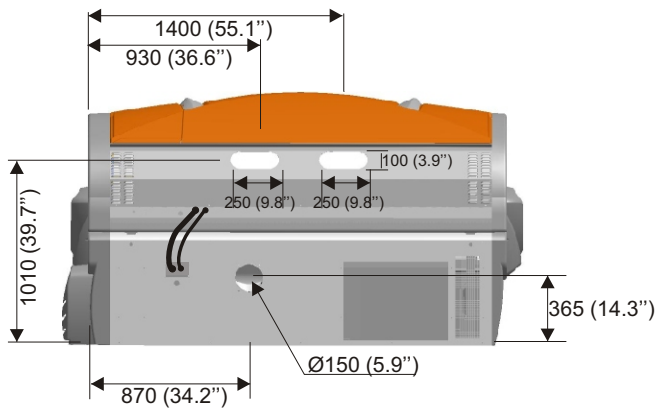

Dimensions - Grundabmessungen - Afmetingen - Dimensions

All dimensions in mm.
Between brackets in inches.