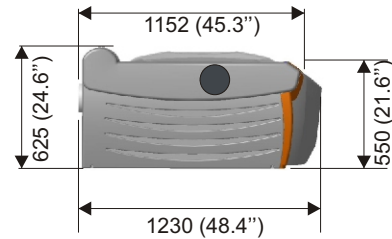

Dimensions - Grundabmessungen - Afmetingen - Dimensions

All dimensions in mm.
Between brackets in inches.