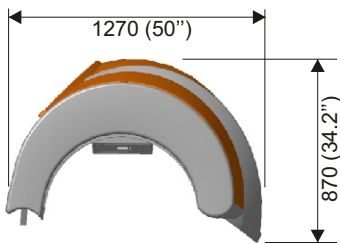

Dimensions - Grundabmessungen - Afmetingen - Dimensions

All dimensions in mm.
Between brackets in inches.