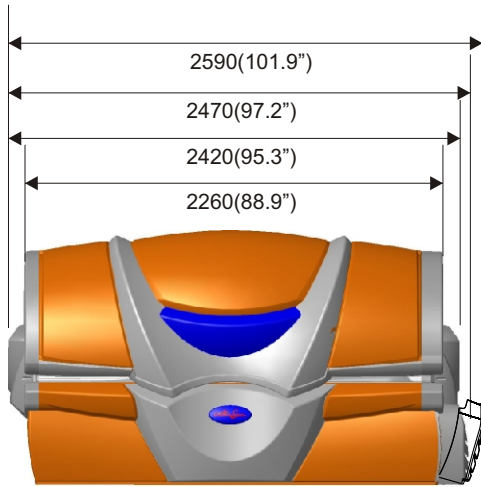

Dimensions - Grundabmessungen - Afmetingen - Dimensions

All dimensions in mm.
Between brackets in inches.