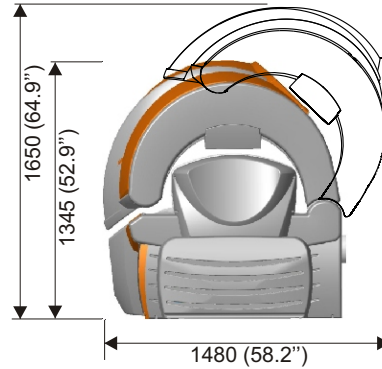

Dimensions - Grundabmessungen - Afmetingen - Dimensions

All dimensions in mm.
Between brackets in inches.